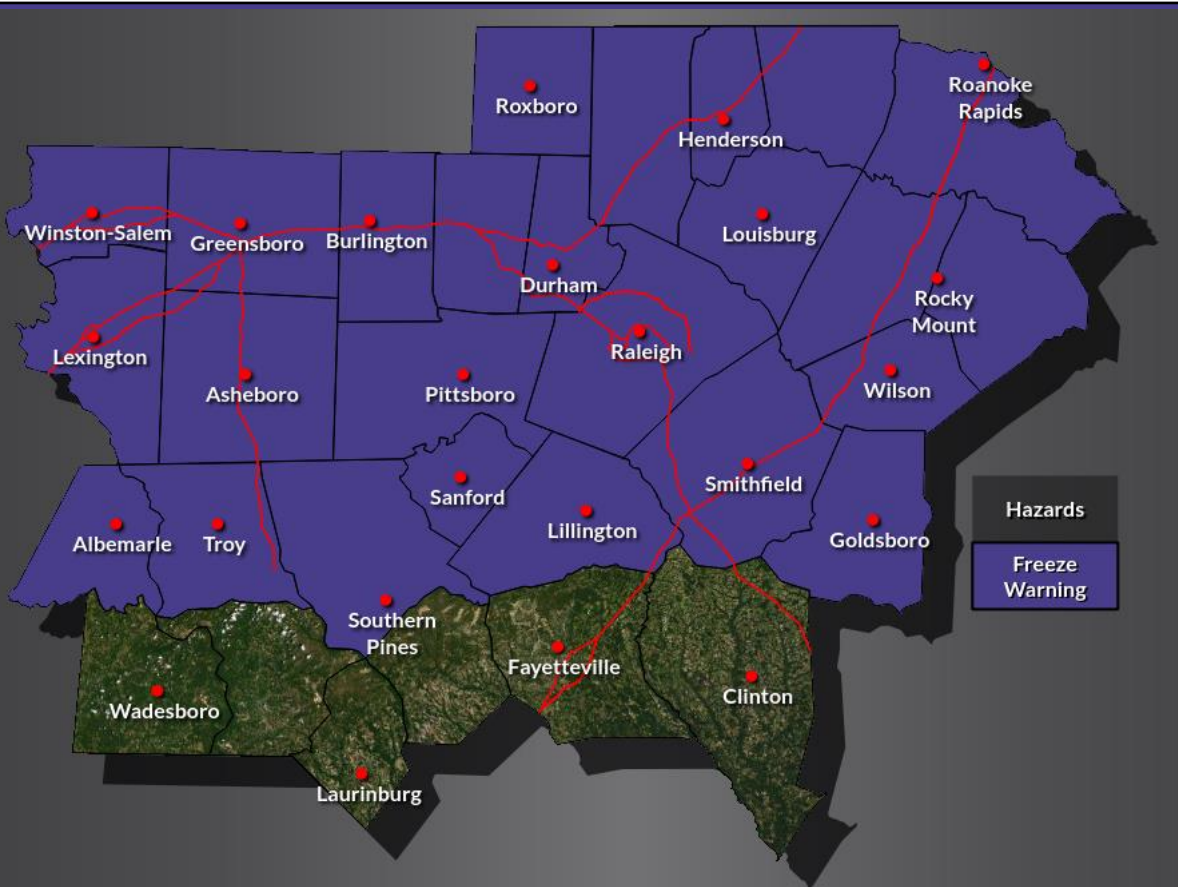

Cold Snap Tonight

Freeze Warning

Low Temperatures Wednesday Morning

Cold high pressure will bring a threat for freezing conditions tonight over much of Central NC. A Freeze Warning is in effect from late tonight through early Wednesday morning for most of Central NC.