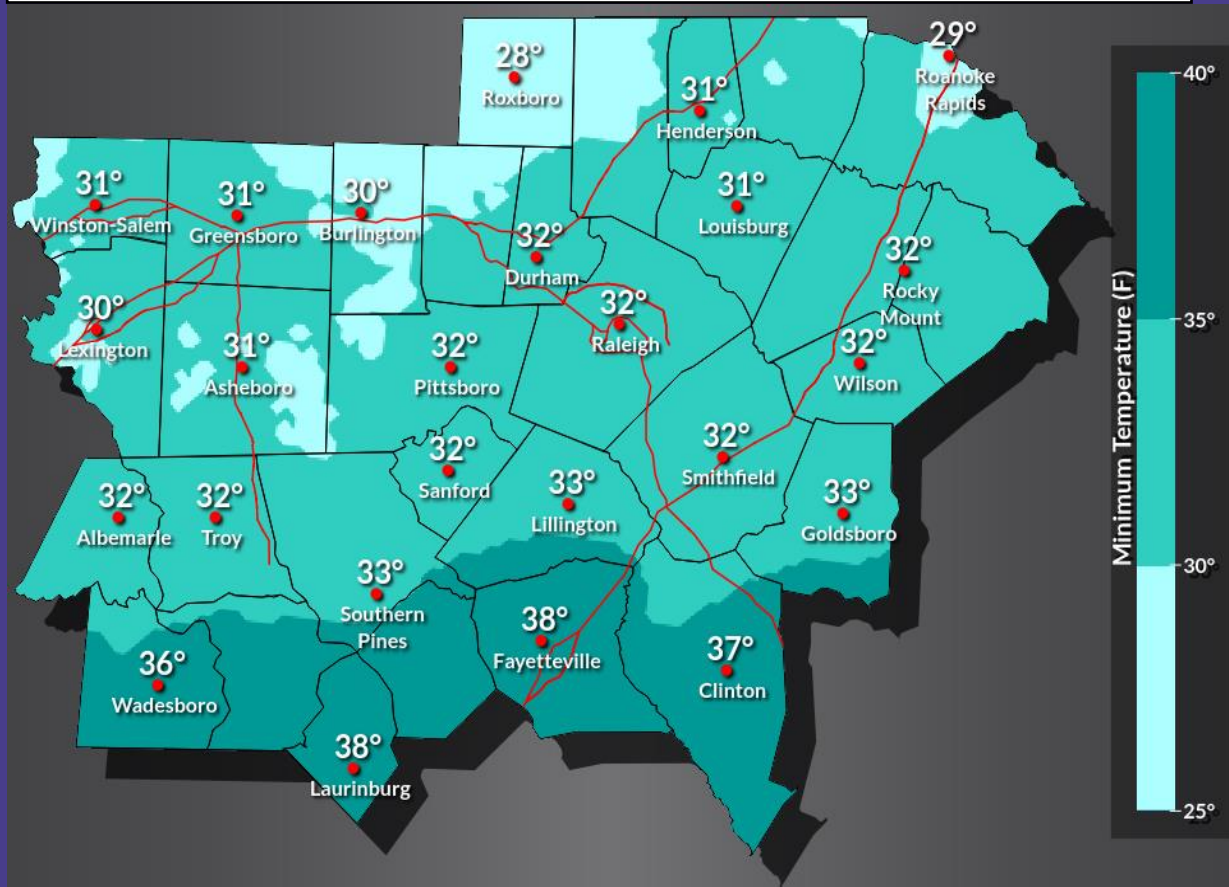

Cold Snap Tonight

Freeze Warning

Low Temperatures Wednesday Morning

Cold high pressure will bring a threat for freezing conditions tonight over much of Central NC. A Freeze Warning is in effect from late tonight through early Wednesday morning for most of Central NC.